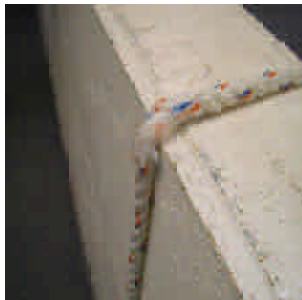

# EdgeRoller

Prevent frayed ropes

and prevent parapet wall damage.

## **EdgeRoller Part # 72001**

**EdgeRoller** promotes safety as it repositions the worker away from the roof's edge.

Prevents rope from becoming dangerously frayed, extends life of lifelines, electrical cords & wire ropes.