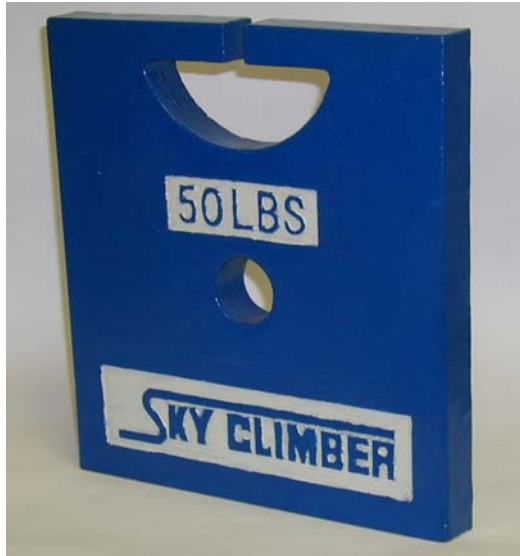

SKY CLIMBER®

"Access Innovations Since 1955"

Steel Counterweight

Part # 154-17

Weight:

50 lbs., cast iron, painted (logo and weight cast into iron for permanent identification)

SKY CLIMBER, Inc. - 1501 Rock Mountain Blvd. - Stone Mountain - Georgia 30083 - U.S.A
Email: info@skyclimber.com - Tel: +1 770 939 7705 - Fax: +1 770 493 7392
Website: <http://www.skyclimber.com>
N.V. SKY CLIMBER EUROPE S.A. - Boomssesteenweg 14 - 2630 Aartselaar - Belgium
Email: info@skyclimber.be - Tel: +32 (0)3 887 81 20 - Fax: +32 (0)3 887 09 94
Artesia Bank 550 33 14700 09 - BTW: BE 407 249 055 - HRA 185.015